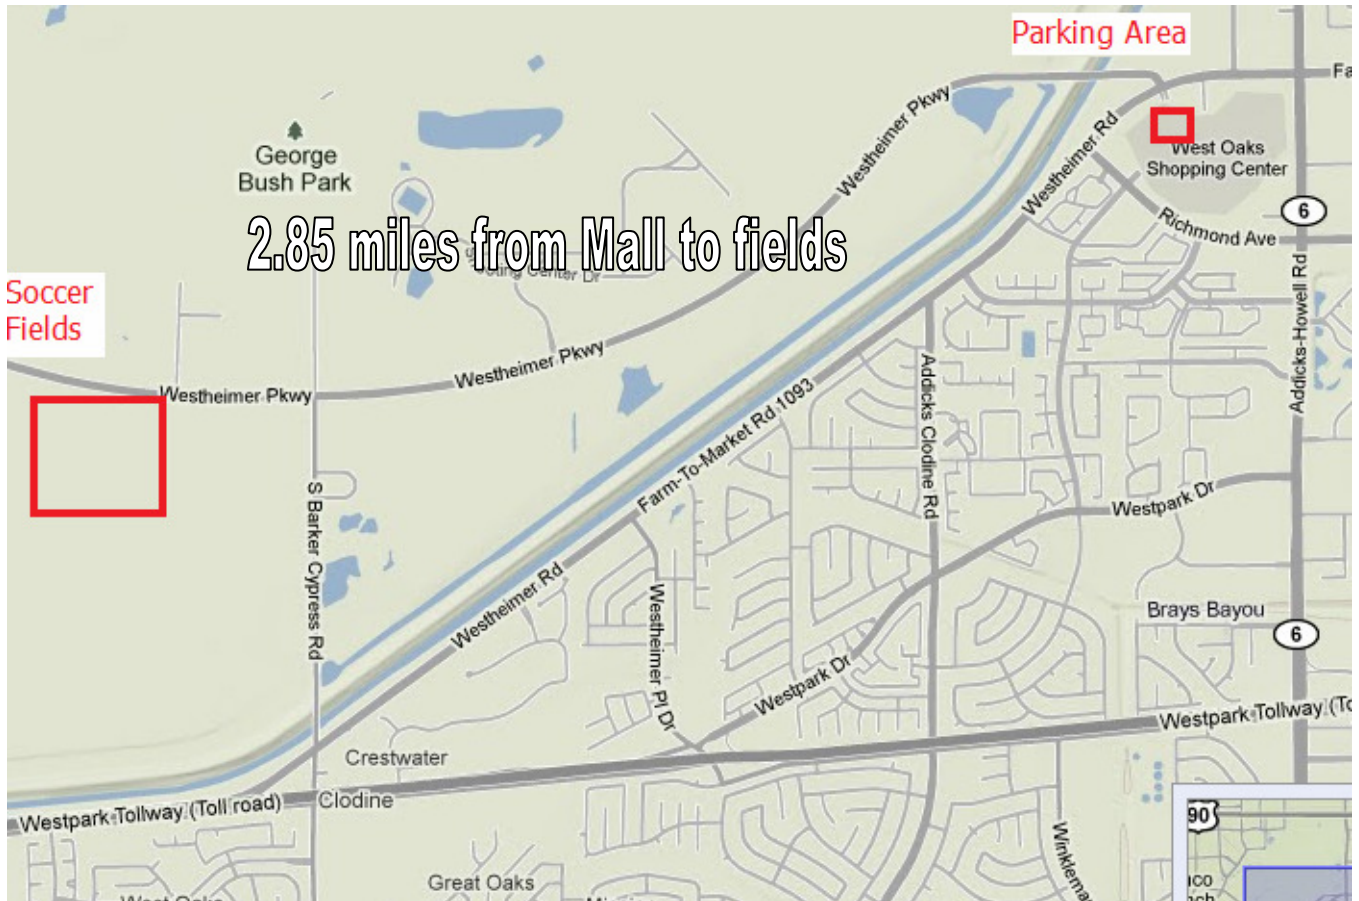

Remote parking available at West Oaks Mall off of Westheimer entrance at Westheimer Parkway

Drop-off your kids (with an adult) and soccer gear at the fields then shuttle back!

Directions: Instead of making a right off of Westheimer onto Westheimer Parkway into George Bush Park, make a left (south) into West Oaks Mall and the parking with shuttle is directly in front of you (you will see signs and banners). You can also consolidate from say 3 or 4 cars into one at this location.

Shuttle service will run from 8:00AM until 6PM (we will have up to 5 shuttles if it rains)

There is a lot of parking since the store at this end of the mall has closed.

Shuttle service will run from 8:00AM until 6PM